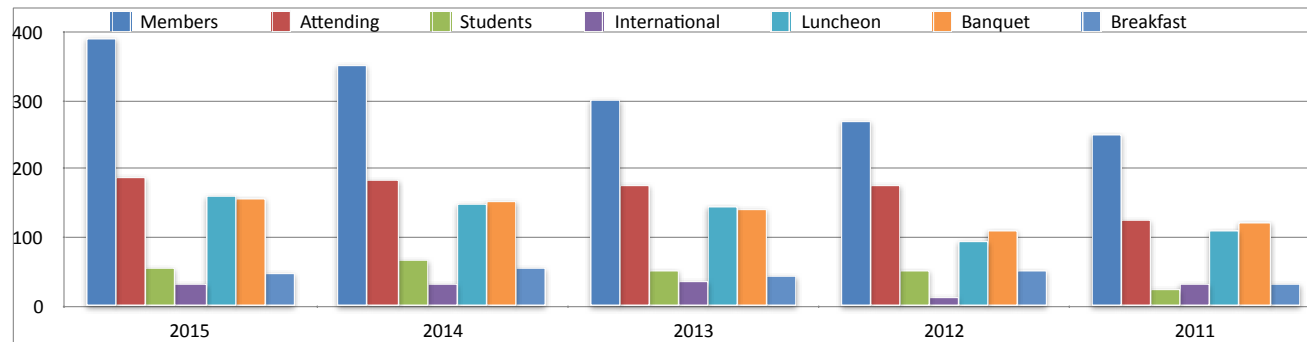

### REA Annual Meeting Figures

	2015	2014	2013	2012	2011
Attending	188	183	177	175	125
Members	391	353	301	270	251
Students	56	68	52	50	24
International	31	32	36	11	30
Luncheon	159	147	146	95	109
Banquet	158	152	140	110	121
Breakfast	46	54	45	50	30

### Proposal Submissions

	Workshops	Colloquies	RIG	Total
2015 FINAL	6	23	59	88
2014 initial	7	20	56	83
2013 FINAL	6	30	51	87
2012 final	12	29	69	110
2011	7	11	28	46
2010	5	13	28	46
2009	0	8	28	36